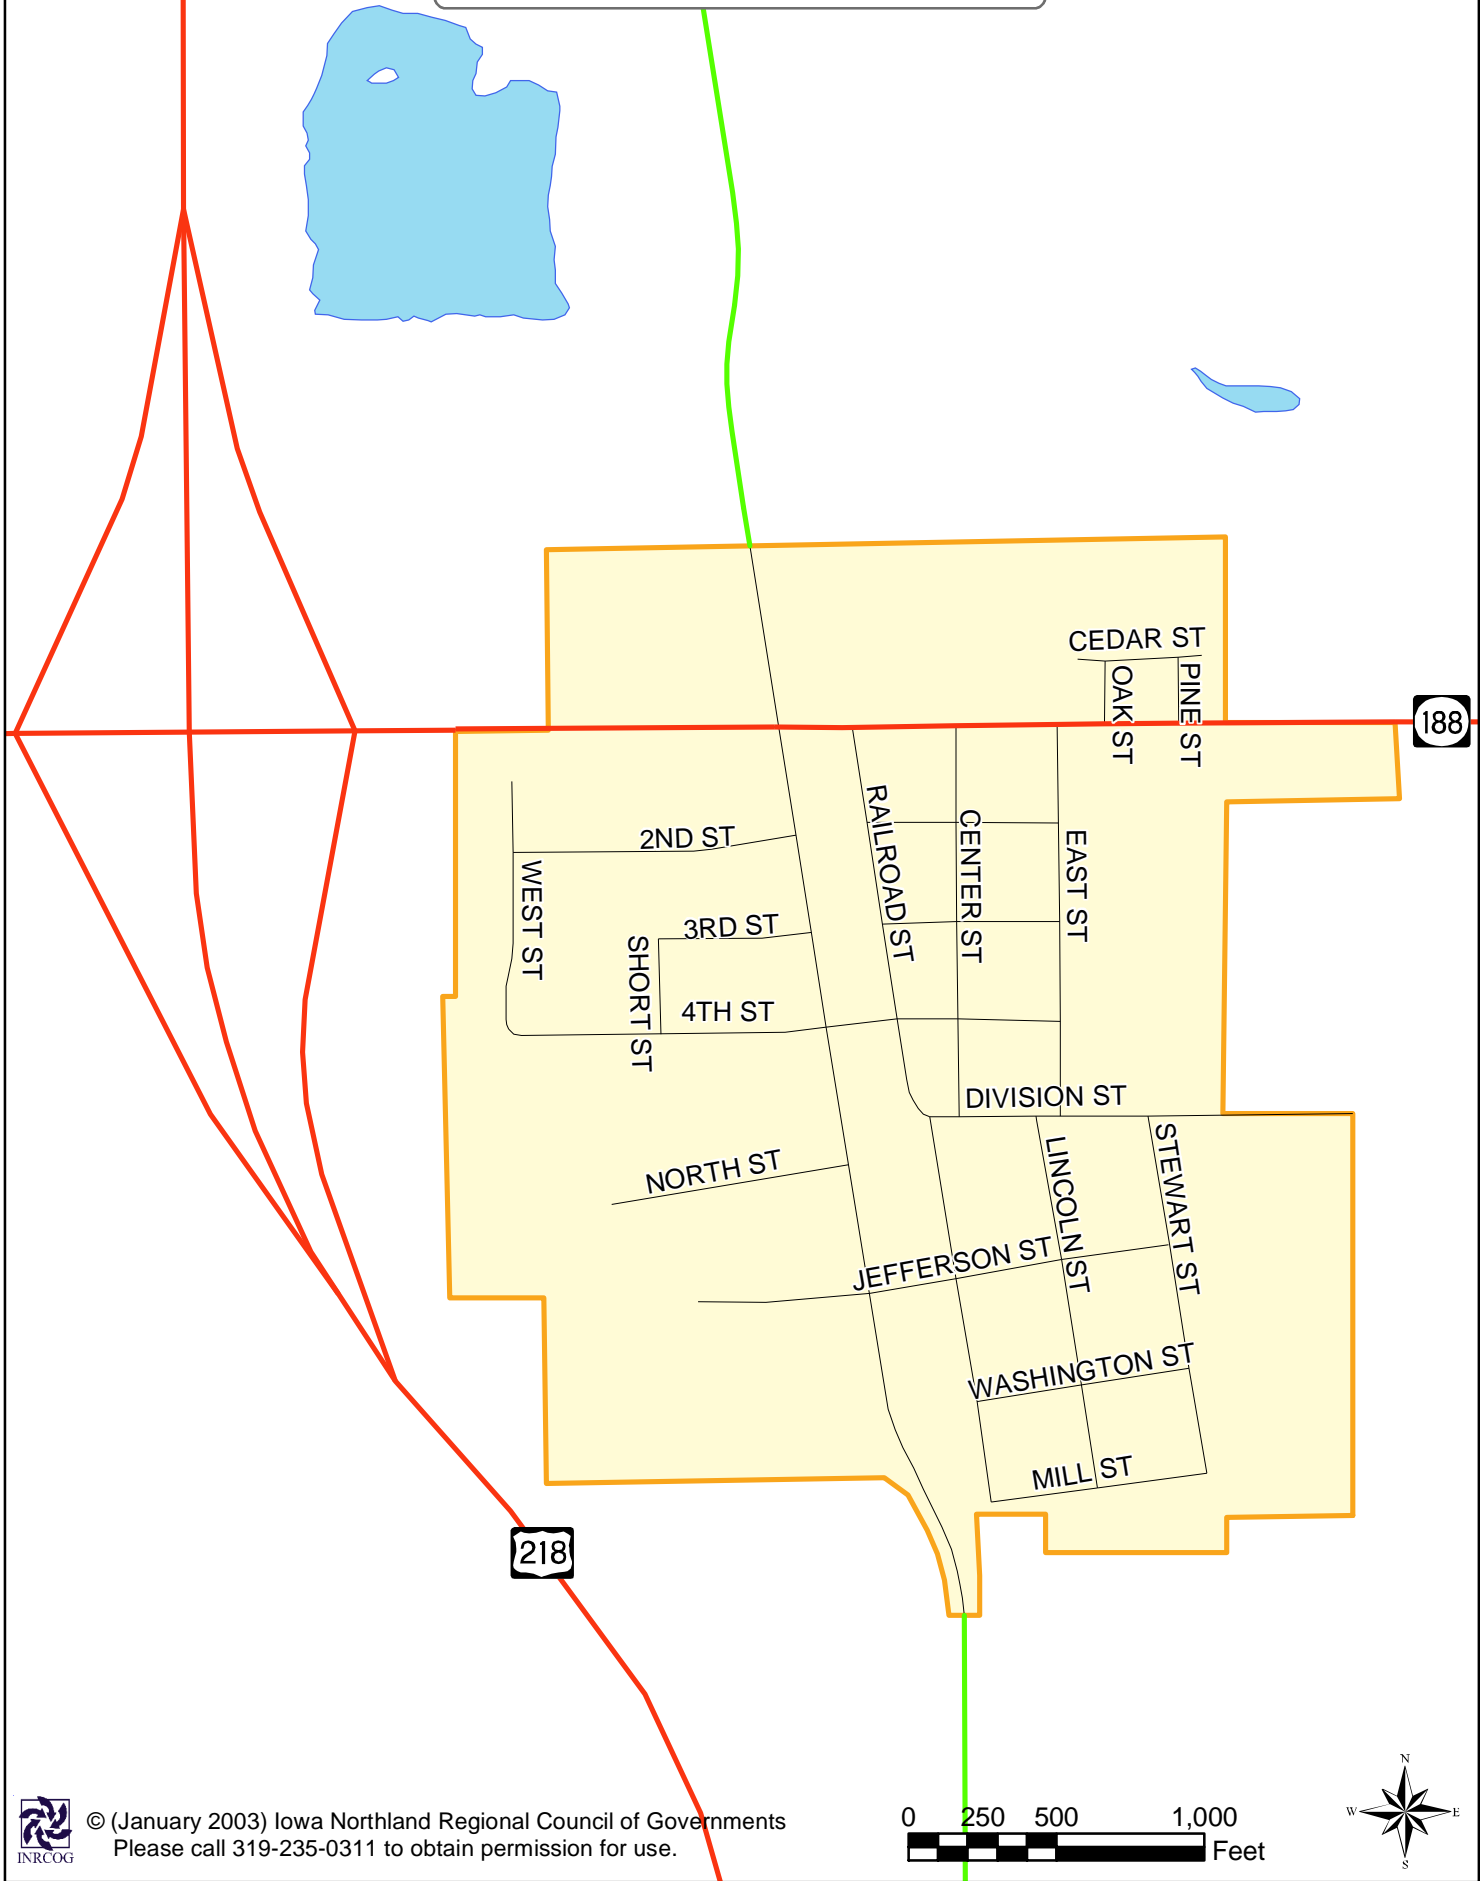

City of Plainfield, Iowa

© (January 2003) Iowa Northland Regional Council of Governments
Please call 319-235-0311 to obtain permission for use.