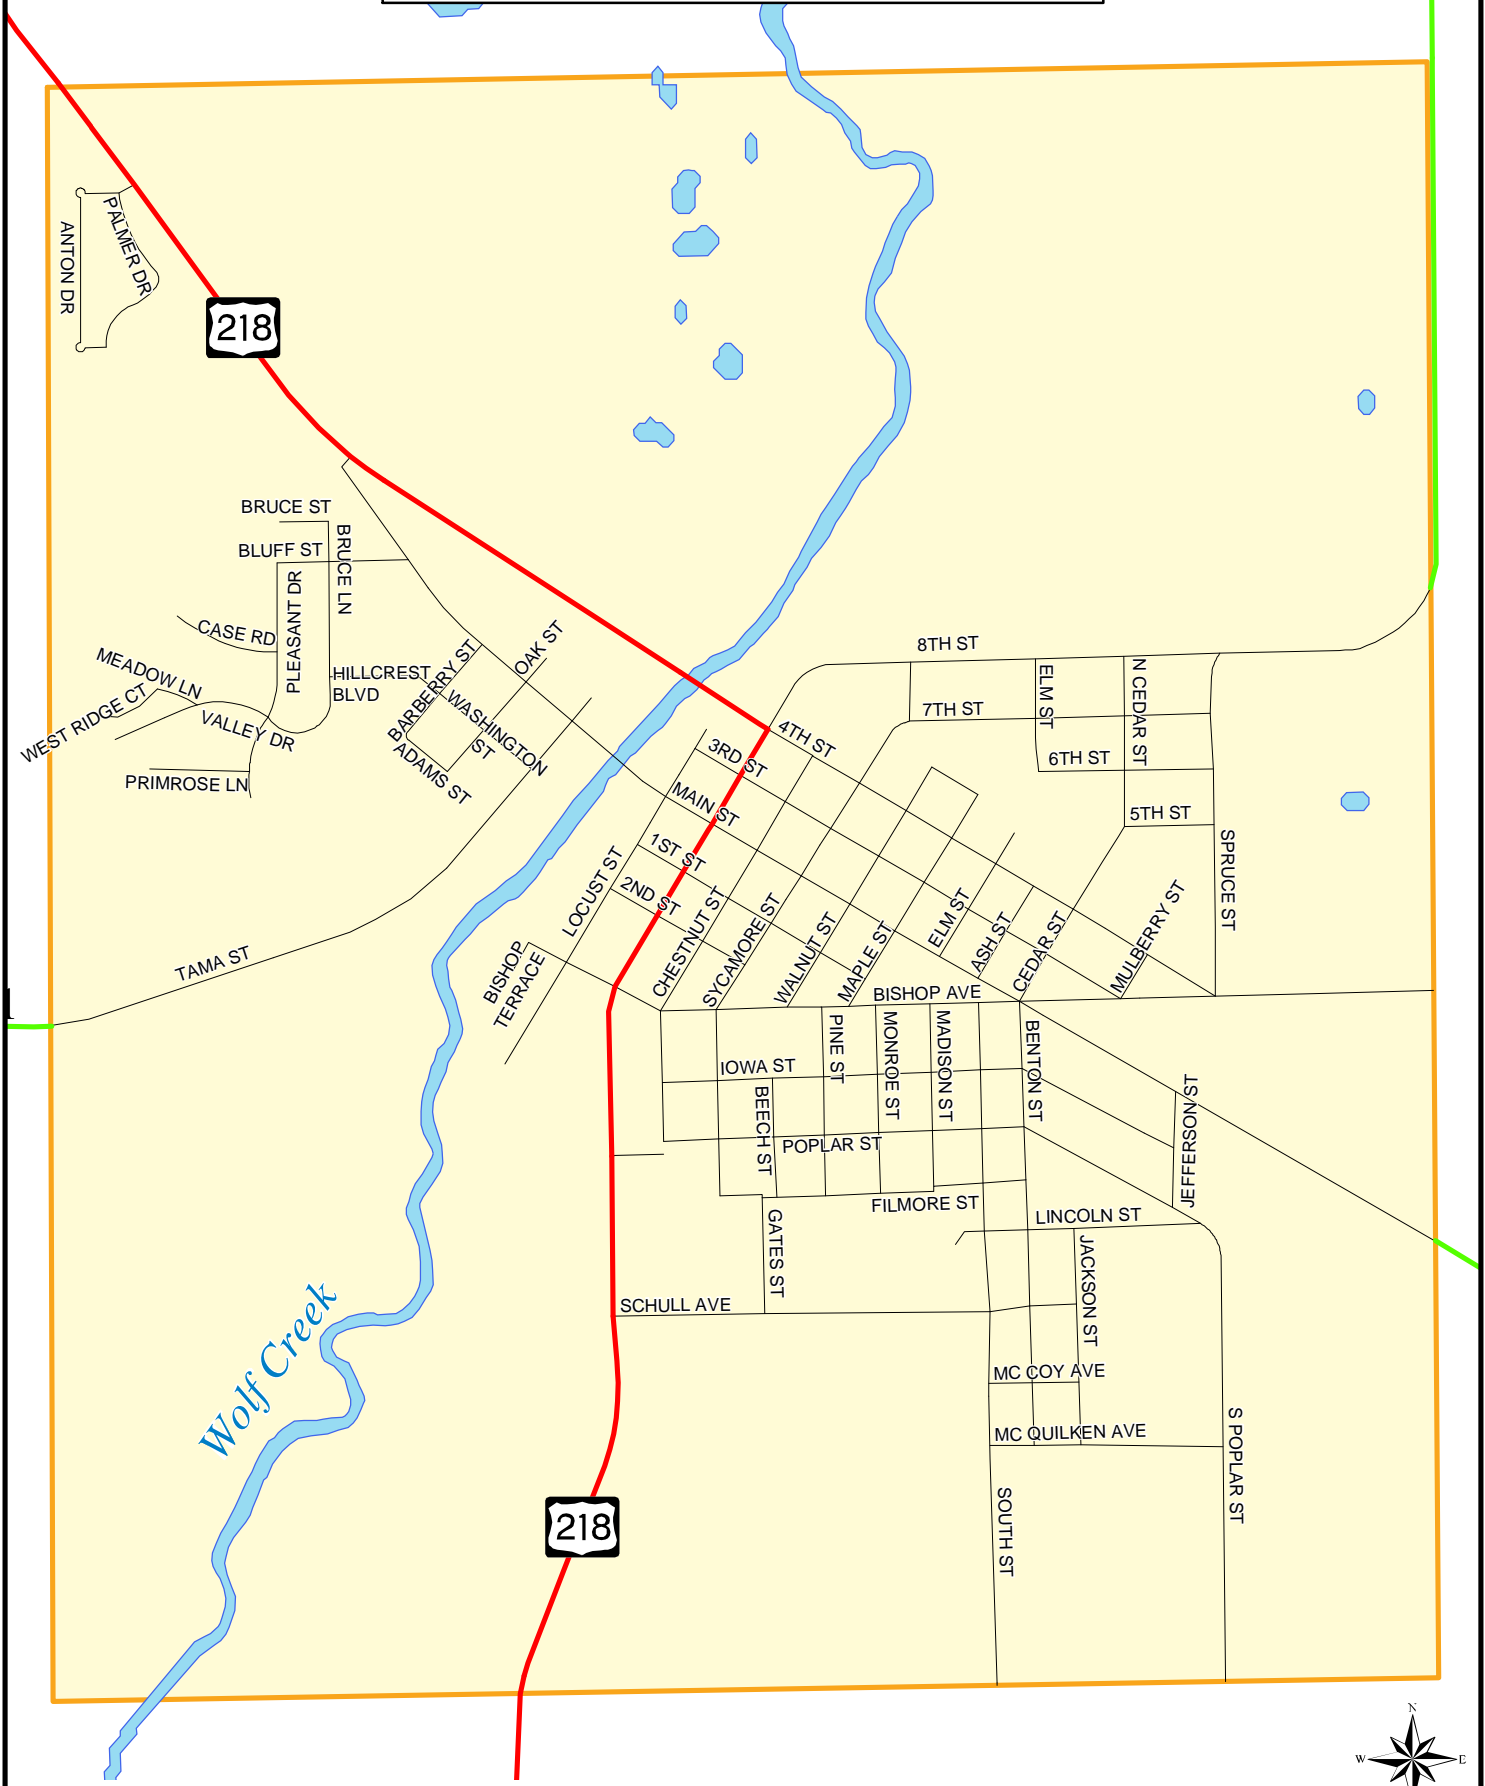

City of La Porte City, Iowa

© (November 2003) Iowa Northland Regional Council of Governments
Please call 319-235-0311 to obtain permission for use.