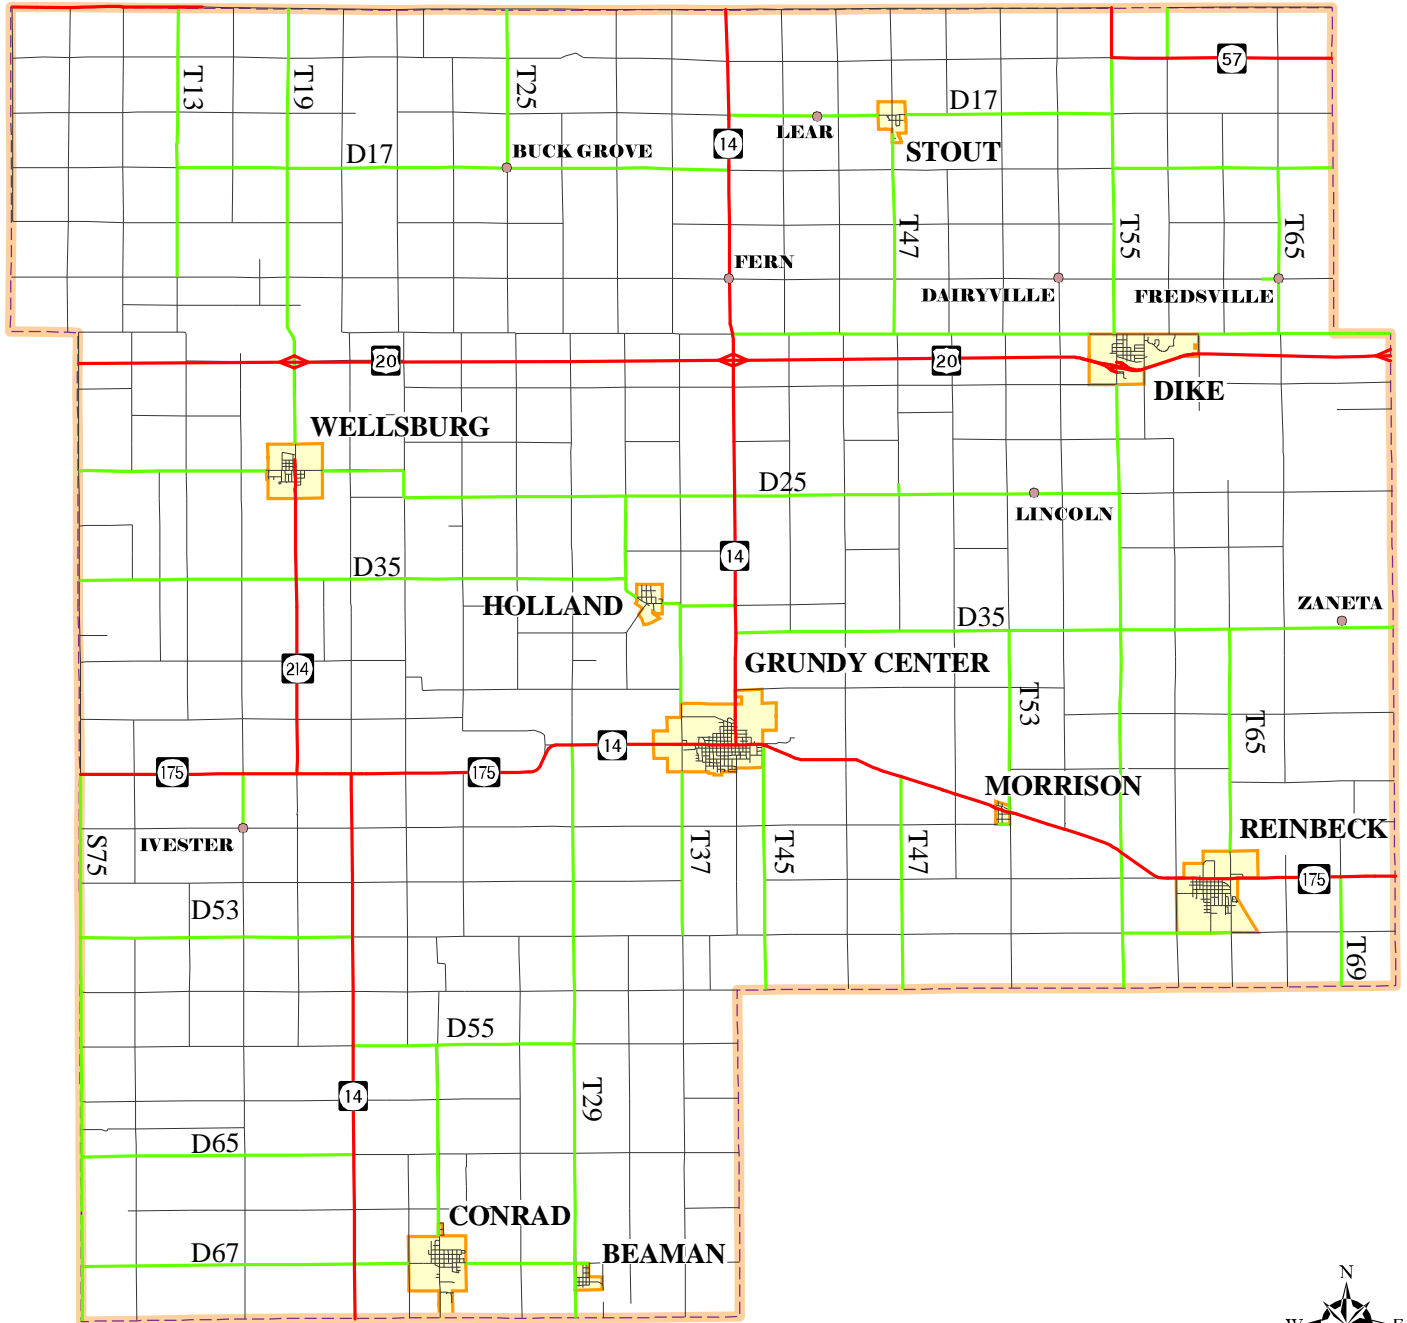

GRUNDY COUNTY, IOWA

LEGEND

COUNTIES	Populated Place	Major Roads	Roads
Incorporated Areas	Interstate Highways	County Roads	Rivers