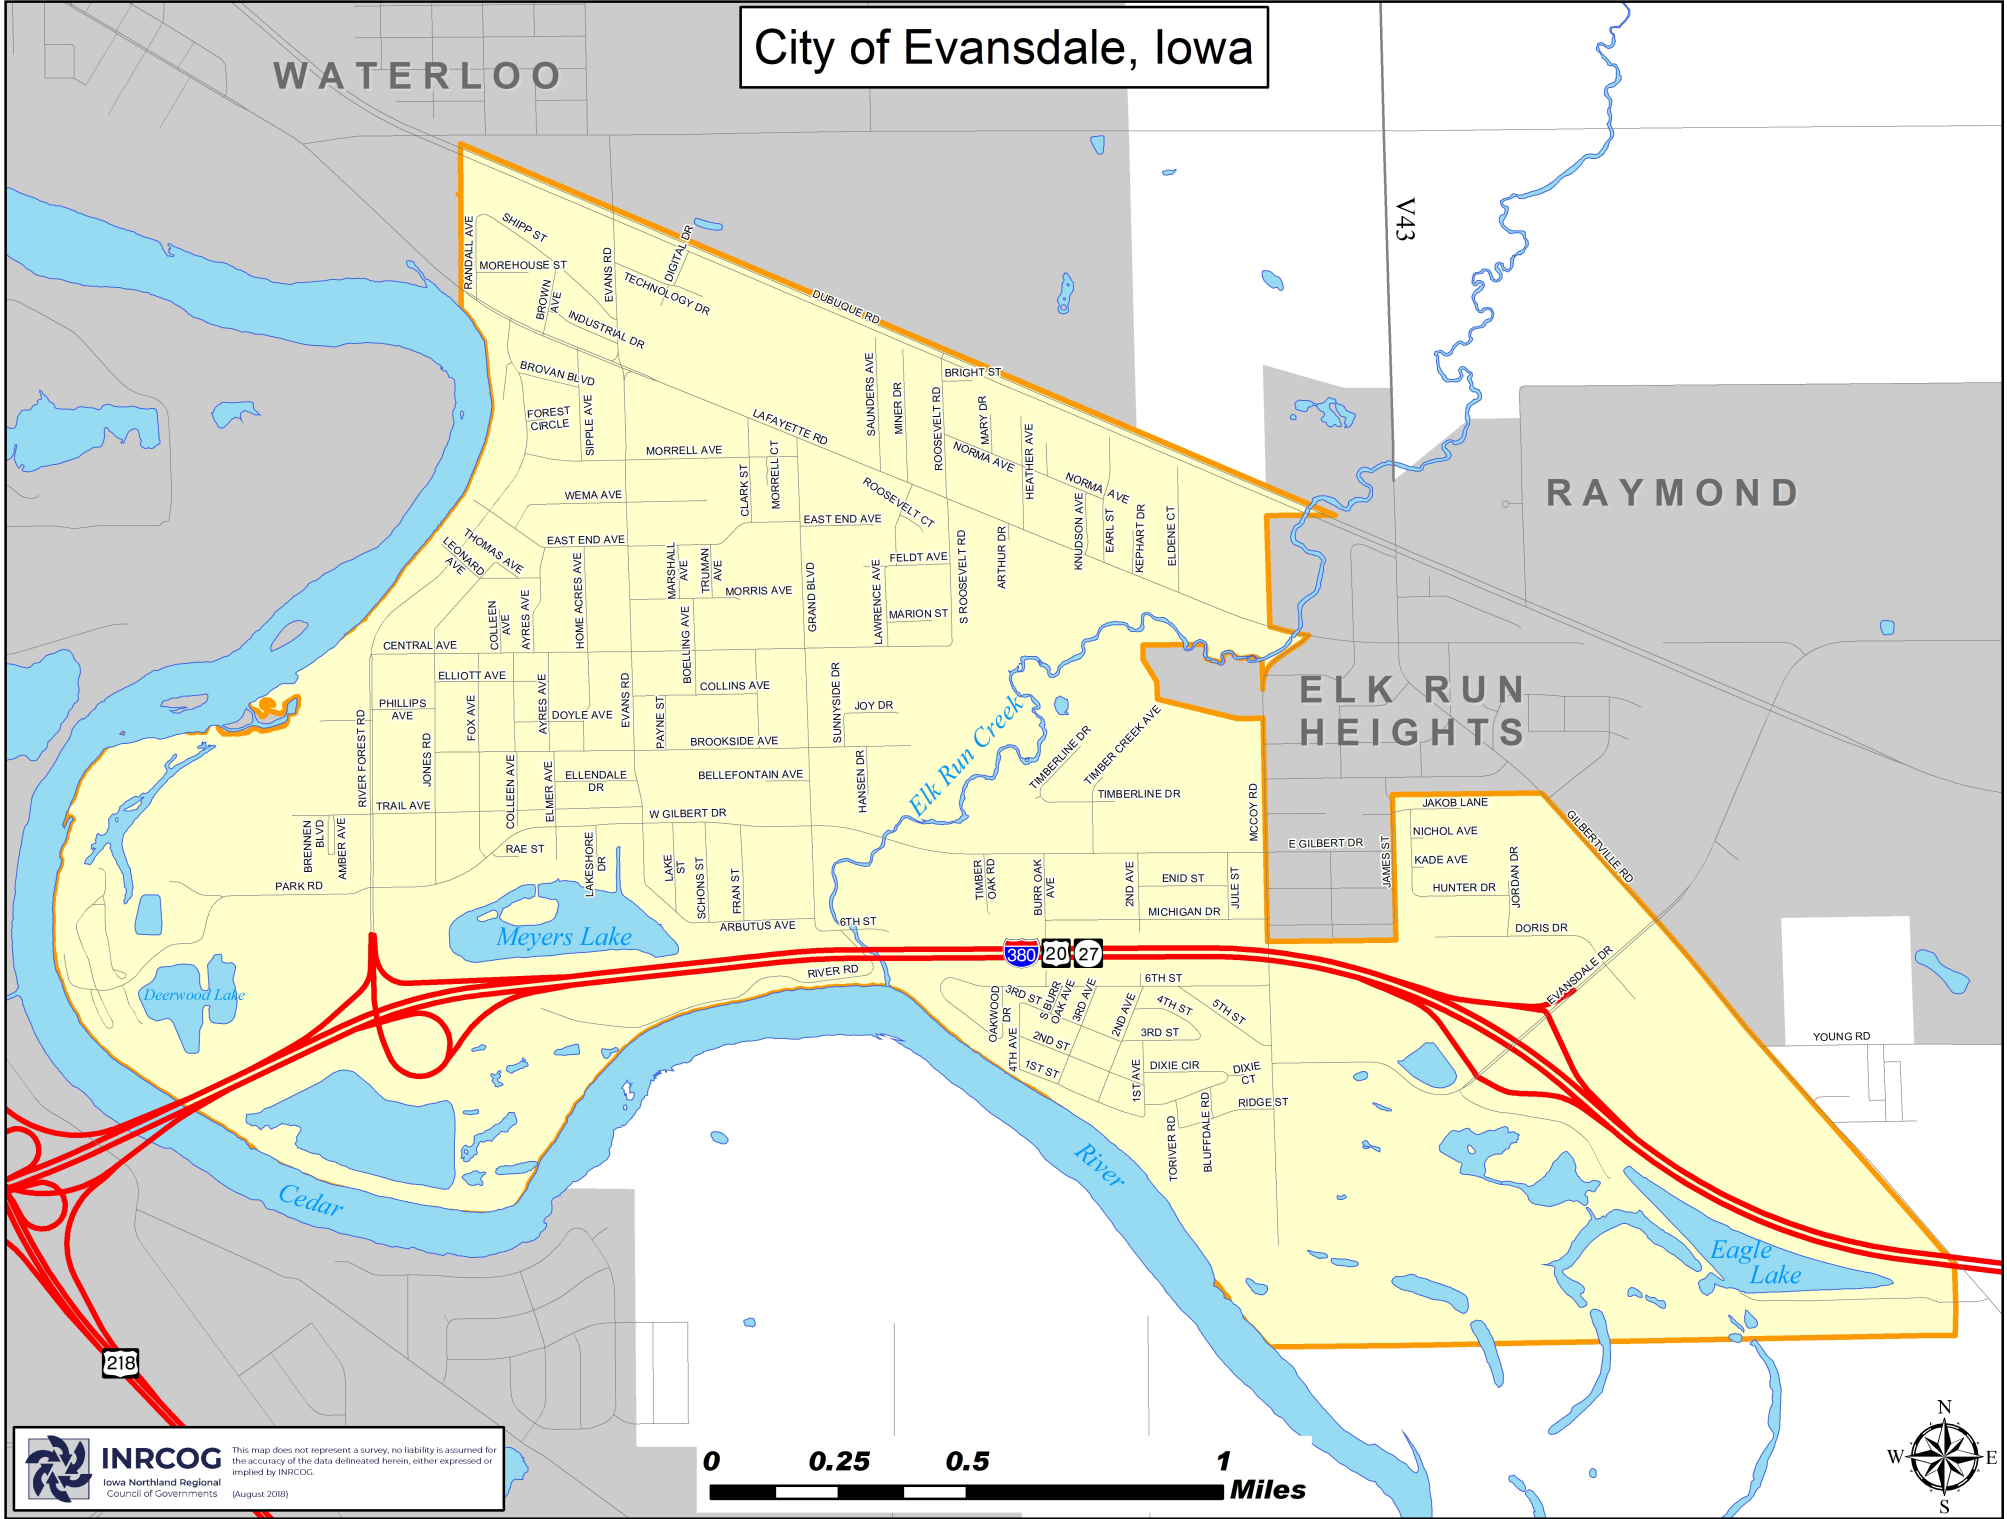

# City of Evansdale, Iowa

WATERLOO

RAYMOND

ELK RUN  
HEIGHTS